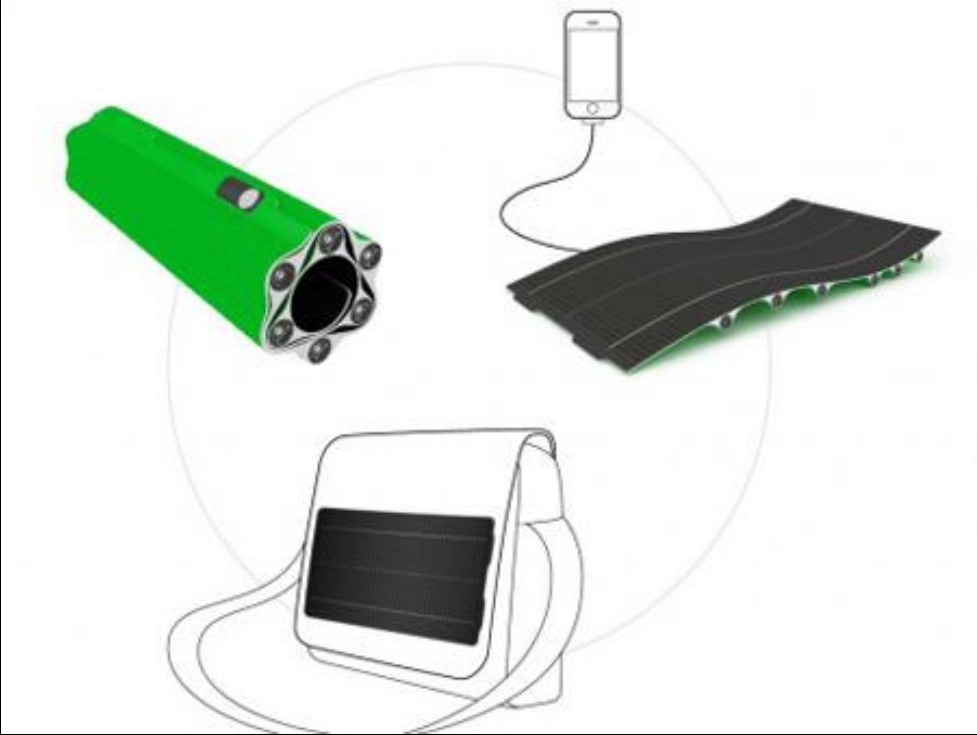

The Power-Hog is designed to capture the interest of parents and kids alike and serve the wider environmental cause. Power-Hog visually and symbolically associates power conservation with savings by using the iconic piggy bank as a visual reference.

Kids can use their allowance to turn on the TV or video game by feeding the Power-Hog with loose change. The Power-Hog meters consumption and beeps red when time is running out. It also helps parents meter the amount of time spent watching the tube.

CONTEXT

Television

Computer

Videogames

Cell phone

Multipen is a 3-in-one device consisting injection of insulin, blood sample taking needle and blood sugar measuring unit. Generally, diabetic patients have to carry those individual instruments in order to keep the sugar level in control. With this elegant multi pen, all these necessary items can be obtained in one instrument. Besides, you don't need to carry extra needles and strips since the pen resides up to six of each. One end of this device has a blood sugar measuring unit with digital display that also shows the total injected amount of insulin.

The unique product called sunLight is a concept that utilizes the natural energy both for its usage and storage. It is one unit that has all the aspects in one device like generating, storing and consuming the electrical energy. The device designed for a long lifecycle with the same components and no replacement of spares, and even if, there is a need for replacement of spares due to any malfunction, the same can be done without much of an effort and cost. Thus it's not just environment friendly but quite cost effective as well. All that sunLight needs to work is solar energy - you simply unfold it so that solar cell film is exposed to the sun and the energy will recharge the batteries. Received power can be used in different ways, as a flashlight or for loading up connected gadgets (mobile phones or music players, for example).