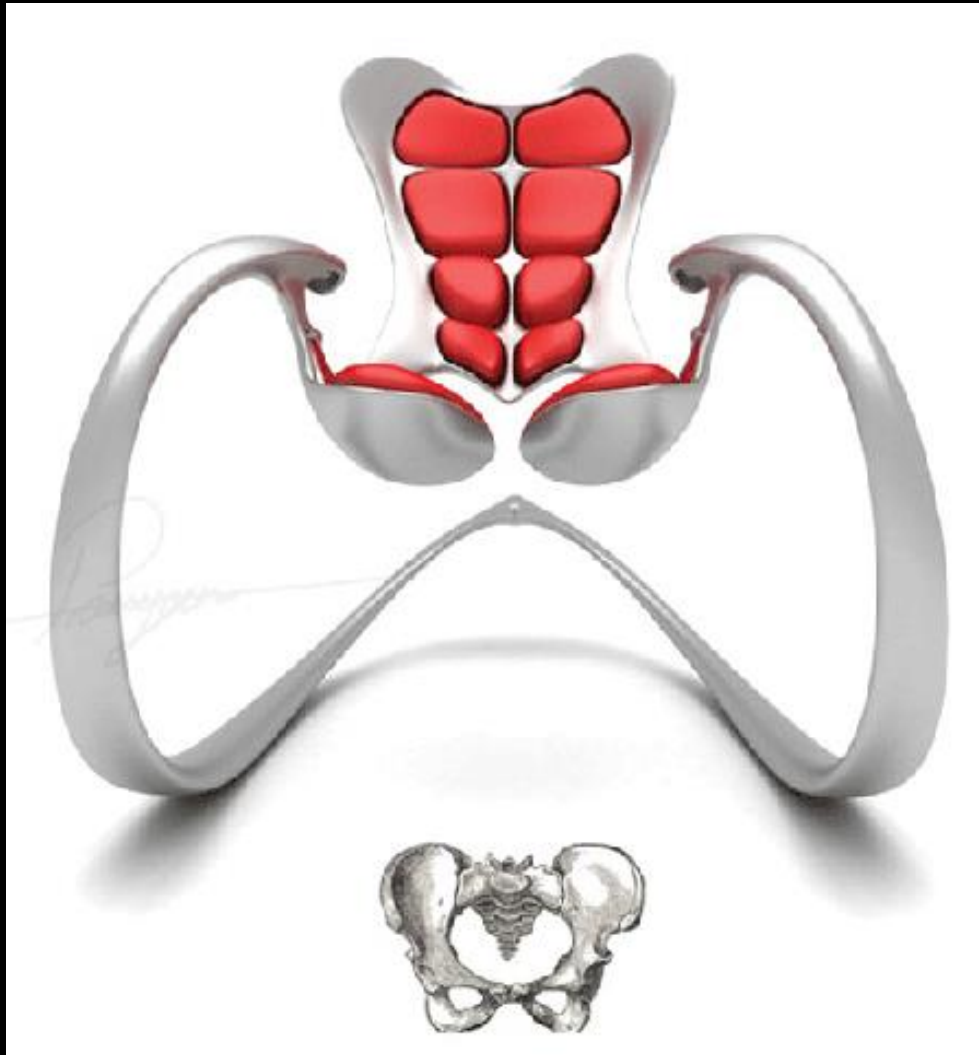

Ruby rocking chair isn't just a traditional rocking chair. Pouyan Mokhtarani, the designer of this chair things, this chair concept is some kind of peculiar torturing device that have particular water-filled cushions for every butt cheek. Ruby chair is outfitted with two huge liquid pillows at the seating area that distributes the pressure of your body weight and decrease the temperature of your certain body areas. Pushing the clutch will allow you to rock the chair slowly and continuously doing that will offer a faster rock. By reviewing all the calculations and graphics done by Mokhtarani, Ruby rocking chair is really going to be an icon of comfort.