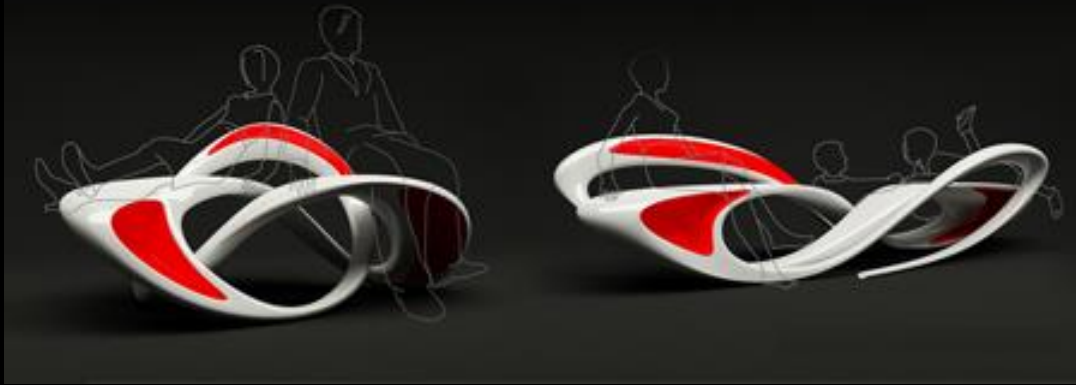

Christian Precht has designed great pieces of furniture for various purposes. The seating furniture created by Christian resembles a “waiting loop” in appearance, he call it : “Hold The Line”. It is curved and looks quite sculptural. The seating arrangement completely changes the concept of a normal bench. It is modern and unique unlike the other public seats. Some of the benches feature geometrical shapes which are stylish but comfortable to sit. Network cables and power supply run through the entire loop.